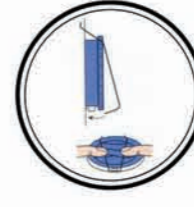

## 1 General Assembly

**Curvy Tube Assembly**  
Push fit tube halves together  
Push fit tube connectors

## 3 Tube Assembly

## 4 Final Assembly

Once the unit is fully assembled, place anti-gnaw rings on all exposed tube ends

**Important Note!**  
Before placing your pet in the completed unit please ensure all parts are properly fitted and are secure