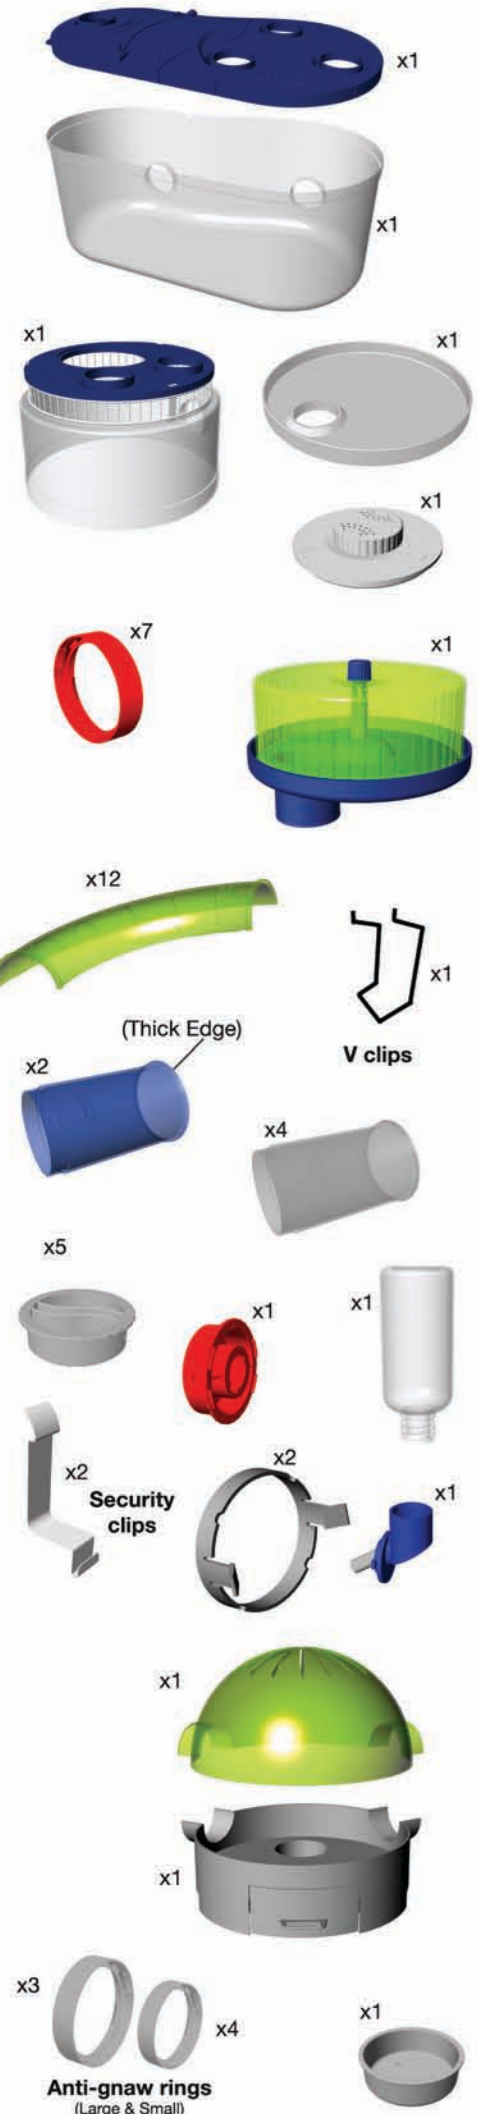

# Parts Check list

# ASSEMBLING YOUR SPACE COMMAND

## 1 General Assembly

**Curvy Tube Assembly**  
Push fit tube halves together  
Push fit tube connectors

## 3 Tube Assembly