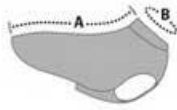

Sleeved

Climate Changer, Cloud
Chaser
Powder Hound

Vest

K-9 Overcoat, Quinzee
Swamp Cooler, Sun Shower

Product Measurements

In between sizes or a unique shape? Consider coat length and neck opening circumference.

		XXS	XS	S	M	L	XL
Climate Changer™ Sleeved	Length (A)	13.25 in 33.5 cm	18 in 46 cm	22.5 in 57.5 cm	26 in 66.5 cm	27.5 in 70 cm	35.75 in 91 cm
	Neck (B)	12-13.75 in 30.5-35 cm	13.75-15 in 35-38 cm	17-19.25 in 43-49 cm	19-21.5 in 48.5-54.5 cm	21.5-24 in 54.5-61 cm	24.75-26.5 in 63-67.5 cm
Cloud Chaser™ Sleeved	Length (A)	12 in 30.5 cm	15.25 in 39 cm	20.25 in 51.5 cm	23 in 58.5 cm	25.25 in 64 cm	28.5 in 72.5 cm
	Neck (B)	10.5-11.75 in 26.5-30 cm	13-15 in 33-38 cm	15-17.5 in 38-44.5 cm	18-20.75 in 45.5-52.5 cm	22-24.5 in 56-62 cm	26-28.5 in 66-72.5 cm
K-9 Overcoat™ Vest	Length (A)	13 in 33 cm	15.5 in 39.5 cm	21.25 in 54 cm	24.25 in 61.5 cm	27.5 in 70 cm	30.75 in 78 cm
	Neck (B)	13.5 in 34.5 cm	16.25 in 41 cm	19.5 in 50 cm	22 in 56 cm	26.5 in 67.5 cm	28 in 71 cm
Quinzee™ Vest	Length (A)	13.5 in 34.5 cm	16.25 in 41.5 cm	22.5 in 57 cm	26 in 66.5 cm	29 in 74 cm	32.25 in 82 cm
	Neck (B)	13-13.5 in 32-34.5 cm	15-16.5 in 38-42 cm	17.5-19.5 in 44.5-49.5 cm	19.5-21.5 in 49.5-54.5 cm	23.5-26 in 59.5-66 cm	25-27.5 in 63.5-70 cm
Powder Hound™ Sleeved	Length (A)	12.5 in 32 cm	16 in 40.5 cm	21.75 in 55.5 cm	25.5 in 64.5 cm	26.25 in 67 cm	31 in 79 cm
	Neck (B)	10.5-11.75 in 26.5-30 cm	14-15.5 in 35.5-39.5 cm	16.5-18 in 42-45.5 cm	20-21.5 in 51-54.5 cm	23-25.5 in 58.5-65 cm	26.5-28 in 67.5-71 cm
Swamp Cooler™ Vest	Length (A)	10.25 in 26 cm	12.75 in 32.5 cm	18 in 45.5 cm	21 in 53 cm	23 in 58.5 cm	24.75 in 63 cm
	Neck (B)	13.5 in 34.5 cm	16.25 in 41 cm	19.75 in 50 cm	22 in 56 cm	26.5 in 67.5 cm	28 in 71 cm
Sun Shower™ Vest	Length (A)	13.5 in 34.5 cm	17.5 in 44.5 cm	22.75 in 58 cm	26.5 in 67.5 cm	30.25 in 77 cm	34.25 in 87 cm
	Neck (B)	13.5 in 34.5 cm	16.25 in 41 cm	19.75 in 50 cm	22 in 56 cm	26.5 in 67.5 cm	28 in 71 cm