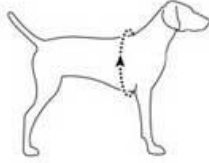

# Fit Guide

APPAREL    BOOTS    HARNESES    LIFE JACKETS    **PACKS**    SAFETY

## Pack Size Chart

### Dog's Girth

Measurement  
around  
widest part of rib  
cage

## Approach Pack™ Size Chart

13-17 in  
33-43 cm

**XXS**

capacity  
122 in<sup>3</sup>  
2L

17-22 in  
43-56 cm

**XS**

capacity  
305 in<sup>3</sup>  
5L

22-27 in  
56-69 cm