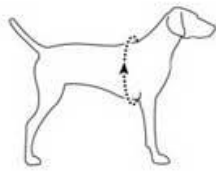

## Life Jacket Size Chart

In between sizes: Choose the smallest size.

13-17 in  
33-43 cm

XXS

17-22 in  
43-56 cm

XS

22-27 in  
56-69 cm

S

27-32 in  
69-81 cm

M

32-36 in  
81-91 cm

L

36-42 in  
91-107 cm

XL

### Dog's Girth

Measurement  
around  
widest part of rib  
cage