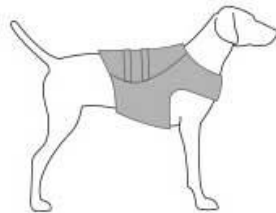

Intended Fit

Float Coat

K-9 Float Coat

Product Measurements

In between sizes or a unique shape? Consider coat length and neck opening circumference.

K-9 Float Coat™

	XXS	XS	S	M	L	XL
Length (A)	7.25 in 18.5 cm	10.25 in 26 cm	11.75 in 30 cm	15 in 38 cm	16.25 in 41.5 cm	19.25 in 49 cm
Neck (B)	10-12.75 in 27-32.5 cm	12.25-16.25 in 31-41 cm	15-19.75 in 38-50 cm	17.75-23.25 in 45-59 cm	20.75-26.75 in 53-68 cm	22.75-29.5 in 58-75 cm