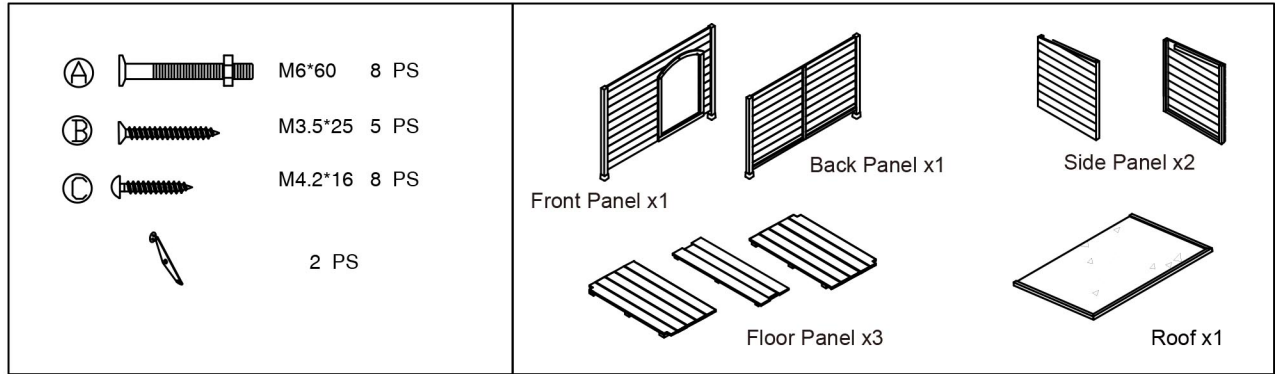

Assembly instructions for 68872-001

Suggestion:

1. Two person at least.
2. Assembled on the flat, soft ground.
3. Household multipurpose spanner.

PARTS LIST

1. Connect the Front panel and the Back panel to the two Side panels using Ⓐ bolts and nuts.

2. Insert three Floor panels into assembled dog house.

3. Attach roof to assembled dog house using Ⓑ screws, and then attach two Locking brackets to assembled roof and dog house using Ⓒ screws.

4. Finish.