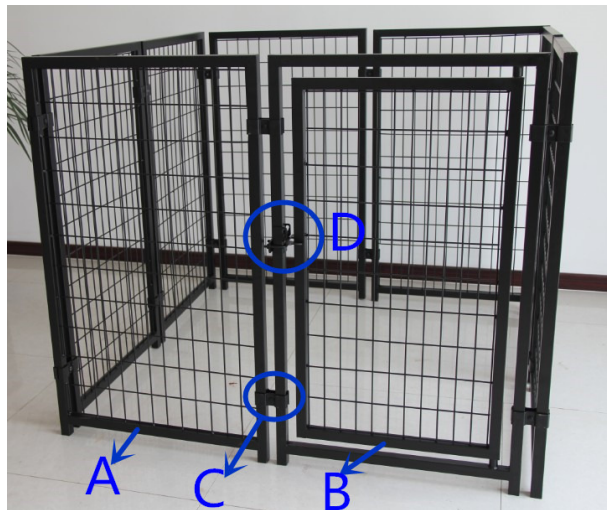

# INSTRUCTION MANUAL

Barkshire Uptown Dog Pen × 8PANELS

Part Lists:

- A. Dog Pen Panels: 7pcs
- B. Dog Pen Gate Panel: 1pc
- C. Clamp: 16 pairs with Bolt & Screw.
- D. Lock: 1 set.

**PS: One person can assemble this dog pen, if two people, it will be easier  
Do not tighten bolts fully until parts all are corrected!**

**Step 1. Connect each panel with clamps as the below drawing**

The Clamps

The Lock