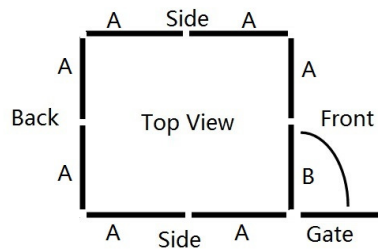

# INSTRUCTION MANUAL

Barkshire Uptown Dog Pen × 8PANELS

Part Lists:

- A. Dog Pen Panels: 7pcs
- B. Dog Pen Gate Panel: 1pc
- C. Clamp: 16 pairs with Bolt & Screw.
- D. Lock: 1 set.

**PS: One person can assemble this dog pen, if two people, it will be easier  
Do not tighten bolts fully until parts all are corrected!**

**Step 1. Connect each panel with clamps as the below drawing**

The Clamps

The Lock